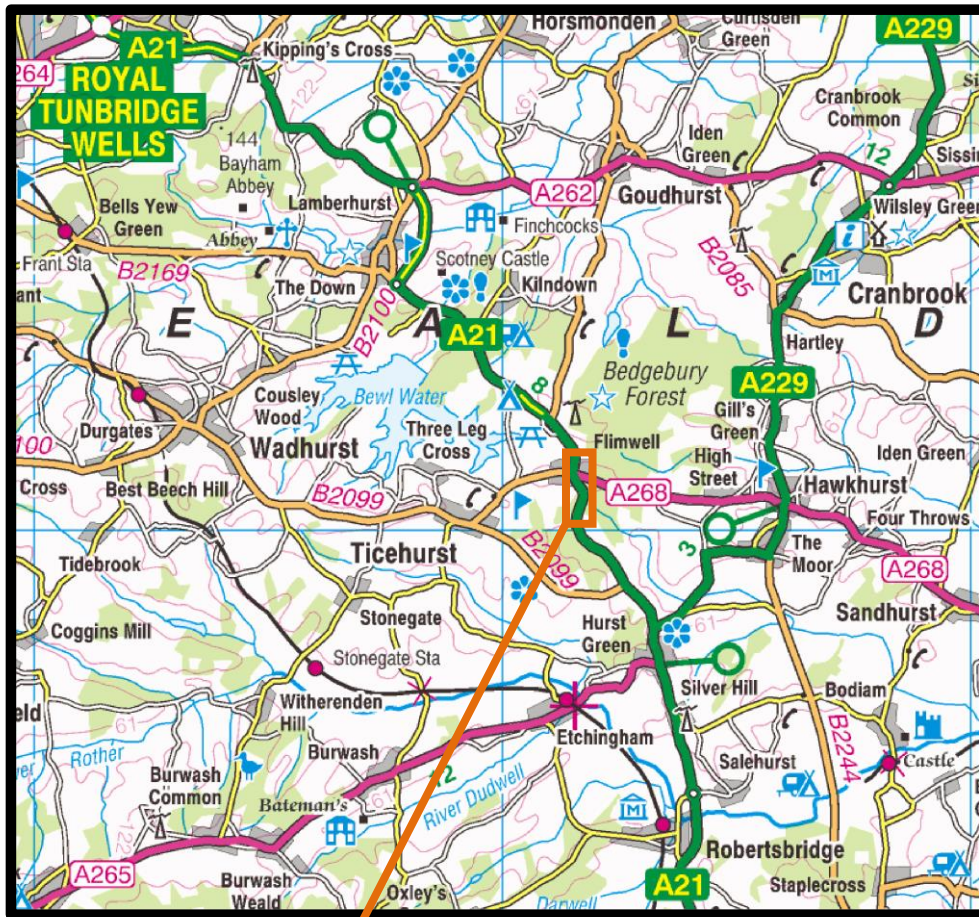

# Directions to Plumpton College at Flimwell

## By Train

Flimwell doesn't have a railway station. Stations close by are Stonegate (8.5km), Etchingham (7.5km) or Wadhurst (11km), all on the Hastings-London (Charing Cross) line. Taxis will need to be pre-booked (Martins Private Hire- Wadhurst 07951 385615 martintaxi1@gmail.com OR Adams Private Hire- Etchingham 07957 404201 adam201@me.com).

## By car

If travelling south: The WEC is a quarter of a mile south of the Flimwell traffic lights (A21/A268 junction). Take a right turn just before NTW Car sales garage onto a track (signed Tate Fencing). As the track splits in two, take the right hand fork and follow the track round, to the left is the workshop and to the right is the WEC.